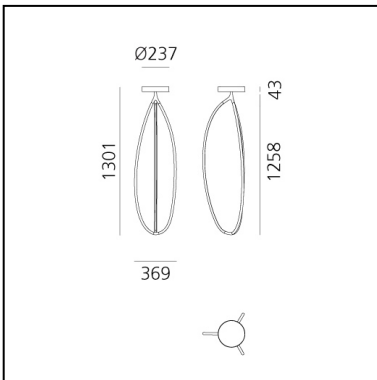

Arrival 130 ceiling - Black - APP Compatible

Ludovica + Roberto
Palomba

IP20   Dimmerable: 

LUMINAIRE

- Watt: **48W**
- Delivered lumens output: **1618lm**
- CCT: **3000K**
- Efficiency: **35%**
- Efficacy: **33.71lm/W**
- CRI: **90**
- Dimmable Typology: **Push**

DESCRIPTION

Arrival is a complete lamp family with dynamic, flowing shapes that sculpt light with delicate, graphic lines. Branching out from a central joint, common to all the different versions, each model has three arms that form a soft, organic geometric shape through a profile that is both light and structure. Each element has a section that leaves the aluminium profile visible from the outside while generating a light-diffusing surface inside.

DIMENSIONS

- Width: **cm 36.9**
- Height: **cm 130.1**
- Base Width: **cm 4.3**
- Base Diameter: **cm 23.7**